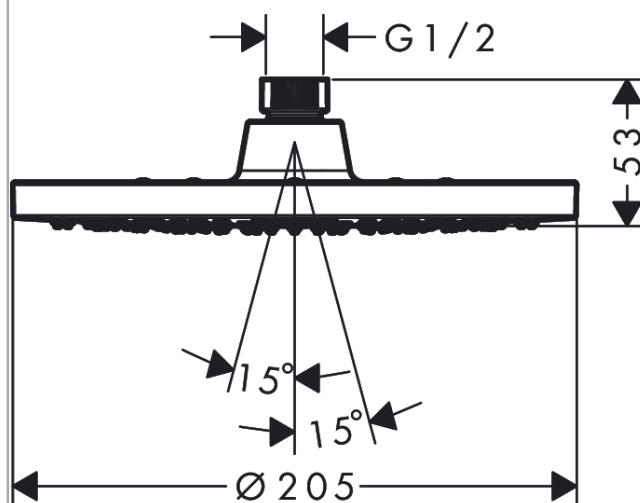

Vernis Blend

Overhead shower 200 1jet LowPressure

Surfaces: **Chrome** Article Number: **26095000**

Description

product features

- shower head size: 205 mm
- spray type: Rain
- ball-joint: overhead shower angle adjustable
- material spray disc: plastic
- maximum flow rate at 3 bar: 14,7 l/min
- minimum flow pressure: 0.05 MPa
- overhead shower removable for cleaning
- installation: ceiling or wall
- connection thread G 1/2
- connection dimension: DN15

Technology

Product image

Scale drawing

Flowchart

The consumption was measured in combination with the appropriate fittings (thermostat/mixer/ in-wall valve) to reflect actual application in practice.

Vernis Blend
Overhead shower 200 1jet LowPressure
Surfaces: **Chrome** Article Number: **26095000**

Exploded Drawing

Year of production: >01/21

Vernis Blend
Overhead shower 200 1jet LowPressure
 Surfaces: **Chrome** Article Number: **26095000**

Spare part list

Year of production: >01/21

Pos.	Description	Article Number	Price	PU
1	filter packing	94246000	-	1