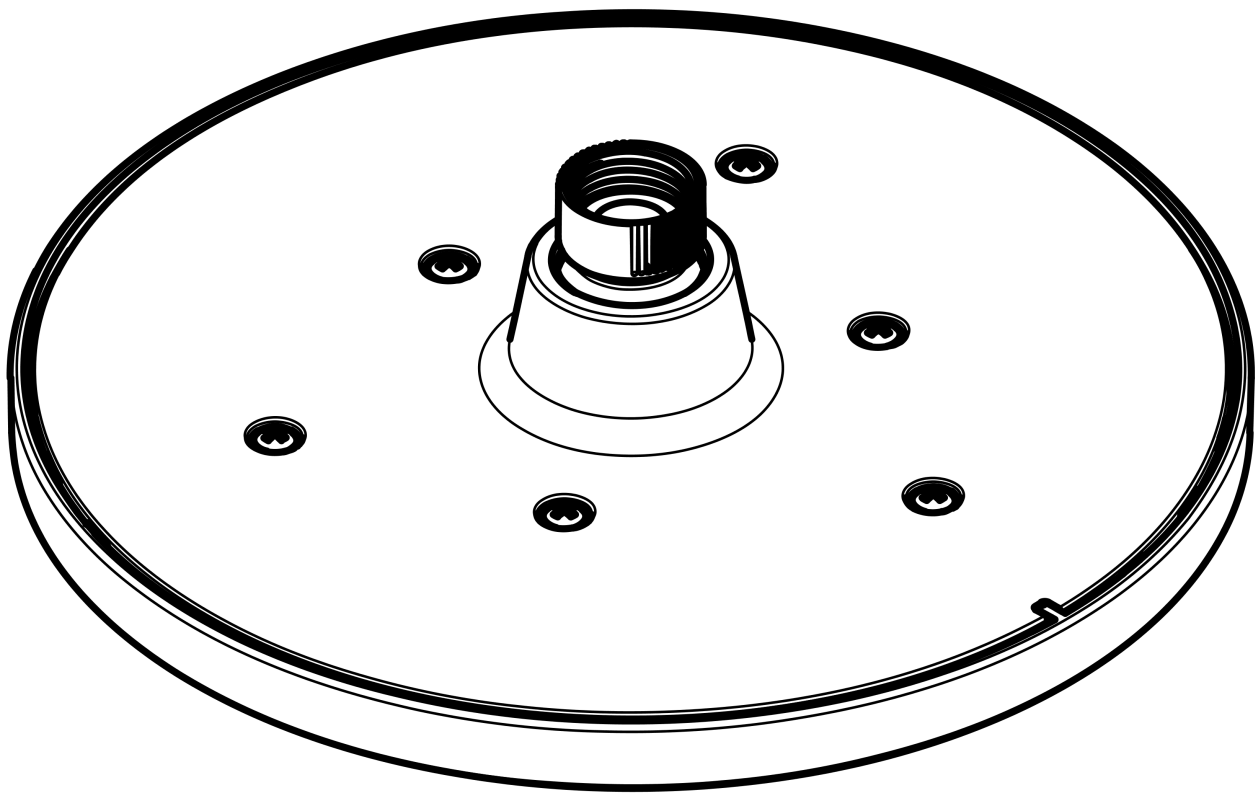

Vernis Blend

Overhead shower 200 1jet LowPressure

Surfaces: **Chrome** Article Number: **26095000**

Description

product features

- shower head size: 205 mm
- spray type: Rain
- ball-joint: overhead shower angle adjustable
- material spray disc: plastic
- maximum flow rate at 3 bar: 14,7 l/min
- minimum flow pressure: 0.05 MPa
- overhead shower removable for cleaning
- installation: ceiling or wall
- connection thread G 1/2
- connection dimension: DN15

Technology

Product image

Scale drawing

Flowchart

The consumption was measured in combination with the appropriate fittings (thermostat/mixer/ in-wall valve) to reflect actual application in practice.

Vernis Blend
Overhead shower 200 1jet LowPressure
Surfaces: **Chrome** Article Number: **26095000**

Exploded Drawing

Year of production: >01/21

Vernis Blend
Overhead shower 200 1jet LowPressure
 Surfaces: **Chrome** Article Number: **26095000**

Spare part list

Year of production: >01/21

Pos.	Description	Article Number	Price	PU
1	filter packing	94246000	-	1