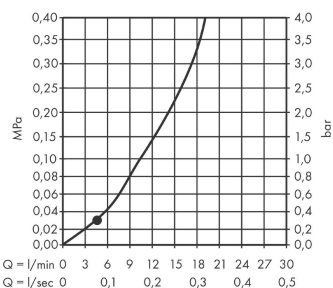

Vernis Blend

Overhead shower 200 1jet LowPressure

Surfaces: **Chrome** Article Number: **26095000**

Description

product features

- shower head size: 205 mm
- spray type: Rain
- ball-joint: overhead shower angle adjustable
- material spray disc: plastic
- maximum flow rate at 3 bar: 14,7 l/min
- minimum flow pressure: 0.05 MPa
- overhead shower removable for cleaning
- installation: ceiling or wall
- connection thread G 1/2
- connection dimension: DN15

Technology

Product image

Scale drawing

Flowchart

The consumption was measured in combination with the appropriate fittings (thermostat/mixer/ in-wall valve) to reflect actual application in practice.

Vernis Blend
Overhead shower 200 1jet LowPressure
Surfaces: **Chrome** Article Number: **26095000**